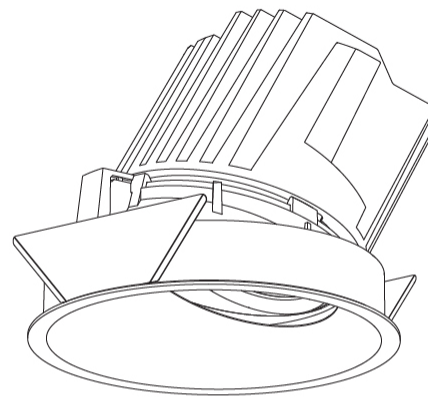

PHYSICAL

Shape: Round
Diameter (mm): 139
Diameter (in): 5 1/2
Height (mm): 126
Height (in): 4 15/16
Ceiling Thickness (mm): 10 / 12.5 / 15
Ceiling Thickness (in): 3/8 or 1/2 or 9/16
Min. Recessing Depth (mm): 140
Min. Recessing Depth (in): 5 1/2
Light Distribution: Adjustable / Asymmetric
Weight (kg): 0.816
Weight (lbs): 1.8
Fixture Finish: SSR / BKV / CWI / CRY / HAB / UFT / ITA / RUA / FTG / MYG / LOD / PUS / FRO / FUP / KIA / POP / BLS / SPG / MEY / GOH / GUM / CHC / COM / ABZ / JAG / OBR / MOS / ROR
Fixture Material: Aluminum Die Cast
Cut-out Measurements: 130mm / 5 1/8"

ELECTRICAL

Lamp Type: LED (Zhaga Standard)
Input Wattage (W): 28.6
Total Output Wattage (W): 26
Dimming: Tri-Mode (Non-Dimming and Phase Dimming (120Vac only) and 0-10V Dimming)
Driver Included: No
Driver Location: Recessed Housing
Driver Type: Constant Current - Universal
Driver Class: Class 2
Housing: See components
Input Voltage (V): 120 - 277
Constant Current (MA): 700

LED

Number of LEDs: 1
Color Temperature (°K): 2700 / 3000 / 3500 / 4000
Max. Delivered Lumen (lm): 2320 / 2380 / 2499 / 2550
Nominal Lumen (lm): 3210 / 3290 / 3459 / 3530
CRI: >90 CRI
Lamp Life (hrs): 50000

OPTICAL

Reflector: 20 / 25 / 40
Adjustability: Fixed

RATINGS AND CERTIFICATIONS

Certified By: Certified for North American Standards
IP rating: IP20